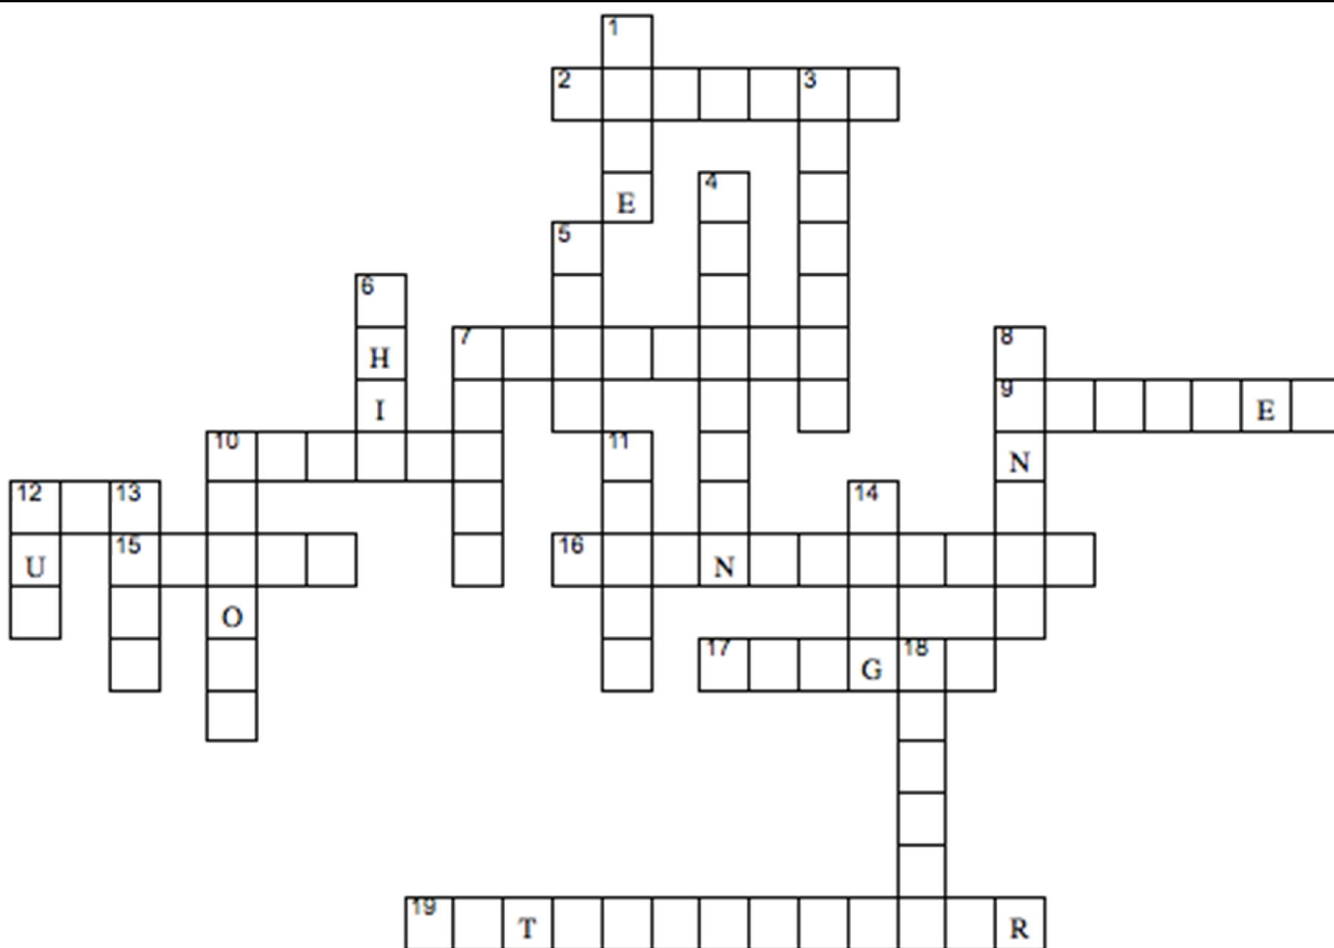

Spring Valley Hounds November 2018 Newsletter

Hunt Hotline (973) 300-7742

springvalleyhounds@hotmail.com

Across:

2. Cry in the field
7. Makeshift sling?
9. Officially, a hound must be _____
10. Field duo
12. Fee
15. Hounds are present and accounted for
16. Not tri-color
17. May be first or second
19. SVH founder

Down:

1. Watch out!
3. SVH was formerly this type of hunt
4. Individual who hunts the hounds.
5. Chicken dwelling
6. Object and position
7. Hounds catch it
8. Hound residence
10. Honor by invitation of the masters
11. Where one might find riders
12. Unfit dog?
13. Group of hounds
14. Not live
18. Fox hunt leaders